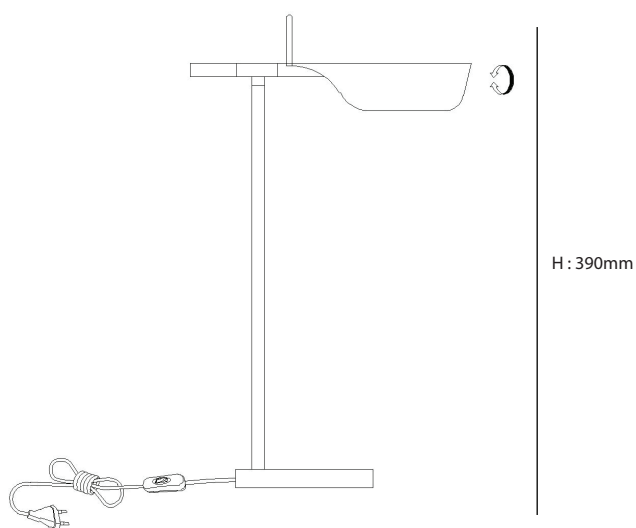

TERENO

Technical Specification Sheet | TABLE LAMP

solana[®]

General Information

Brand solana
Collection Table lamp
SKU 17133

Facts

Material Metal body
Finish Black

Light Source CREE LED
Wattage 12W
Kelvin 3000K
Lumen 960lm
Warranty 3 Years

Dimension

Standards