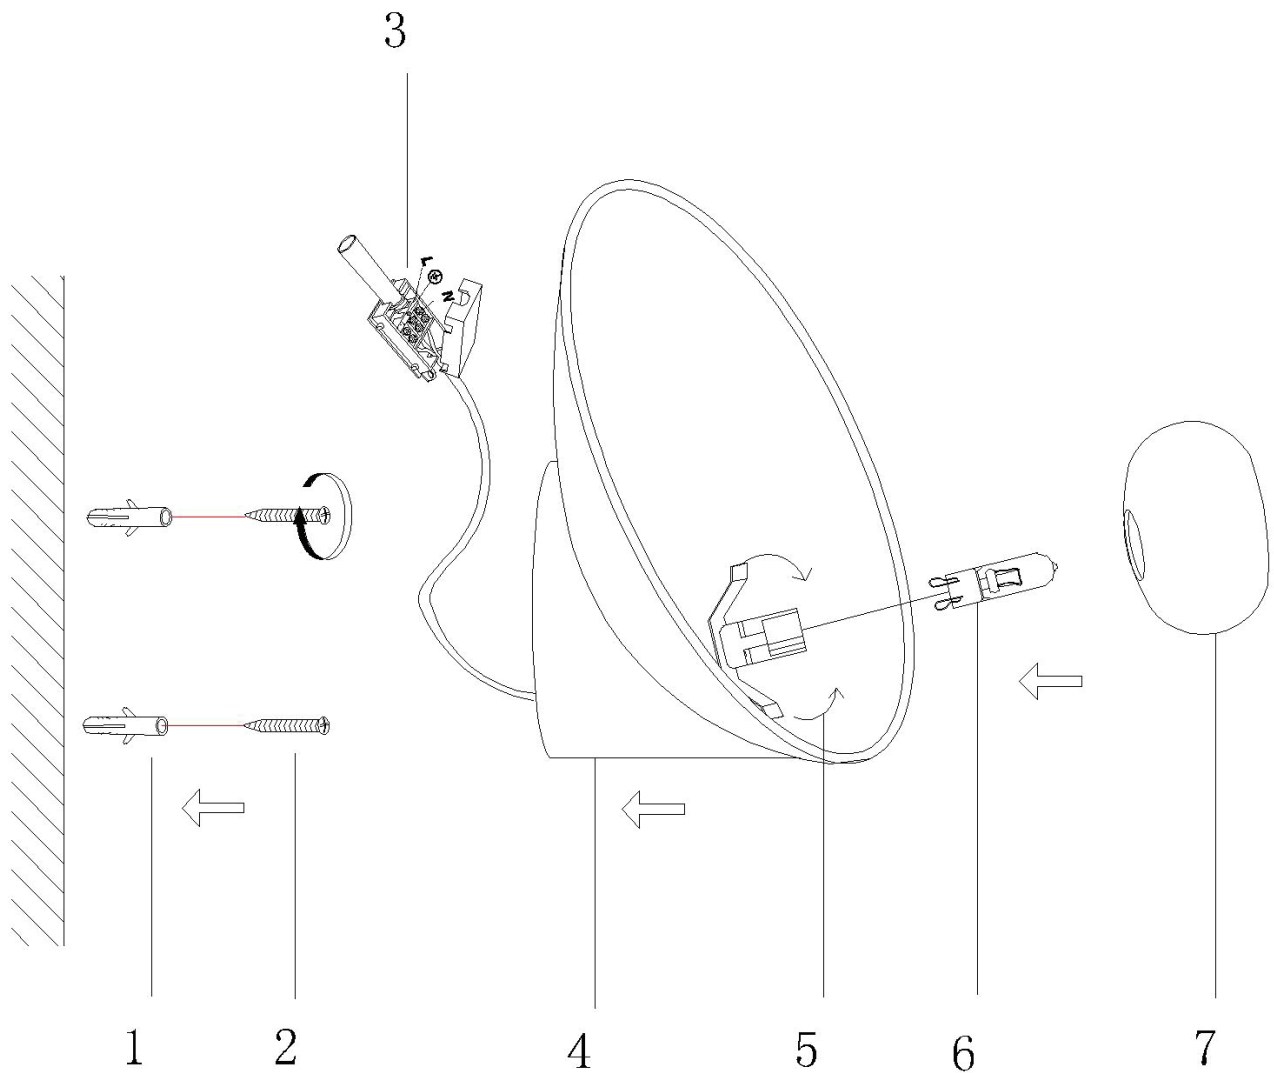

## Installation Manual

Light Source: G9  
Material: Iron Body