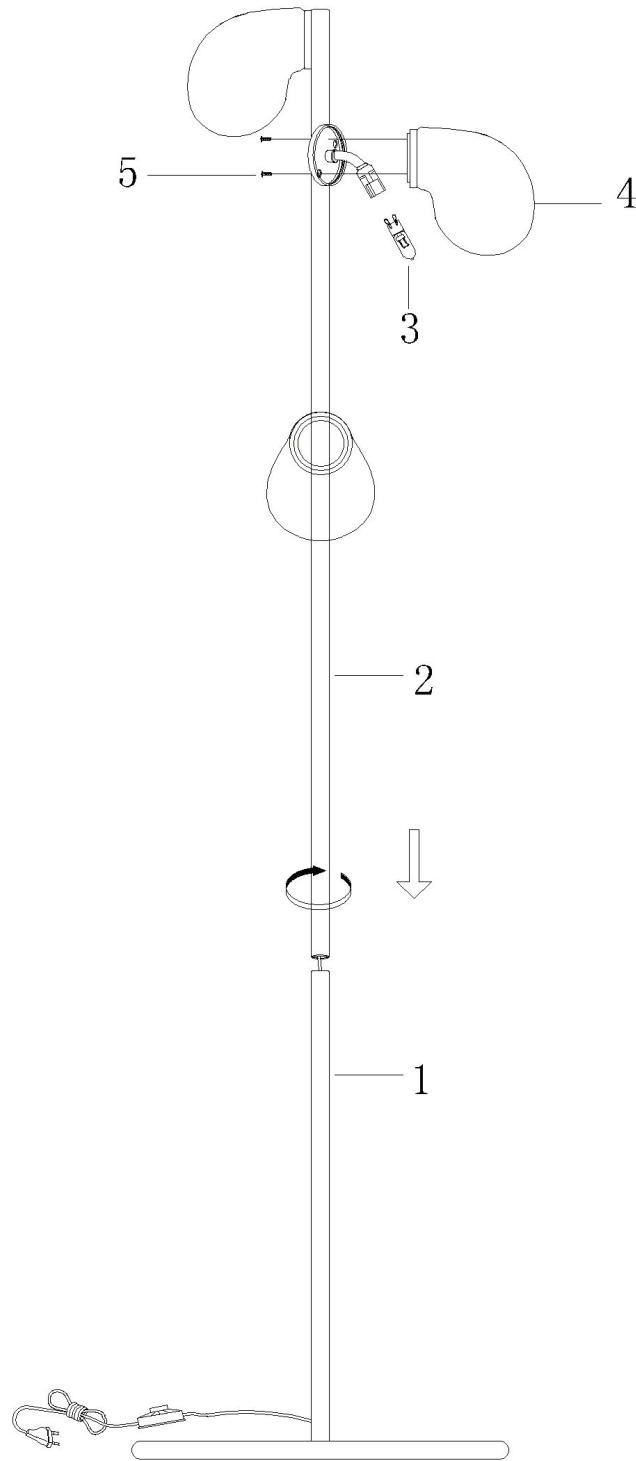

Installation Manual

Light Source: G9x3
Material: Iron Body