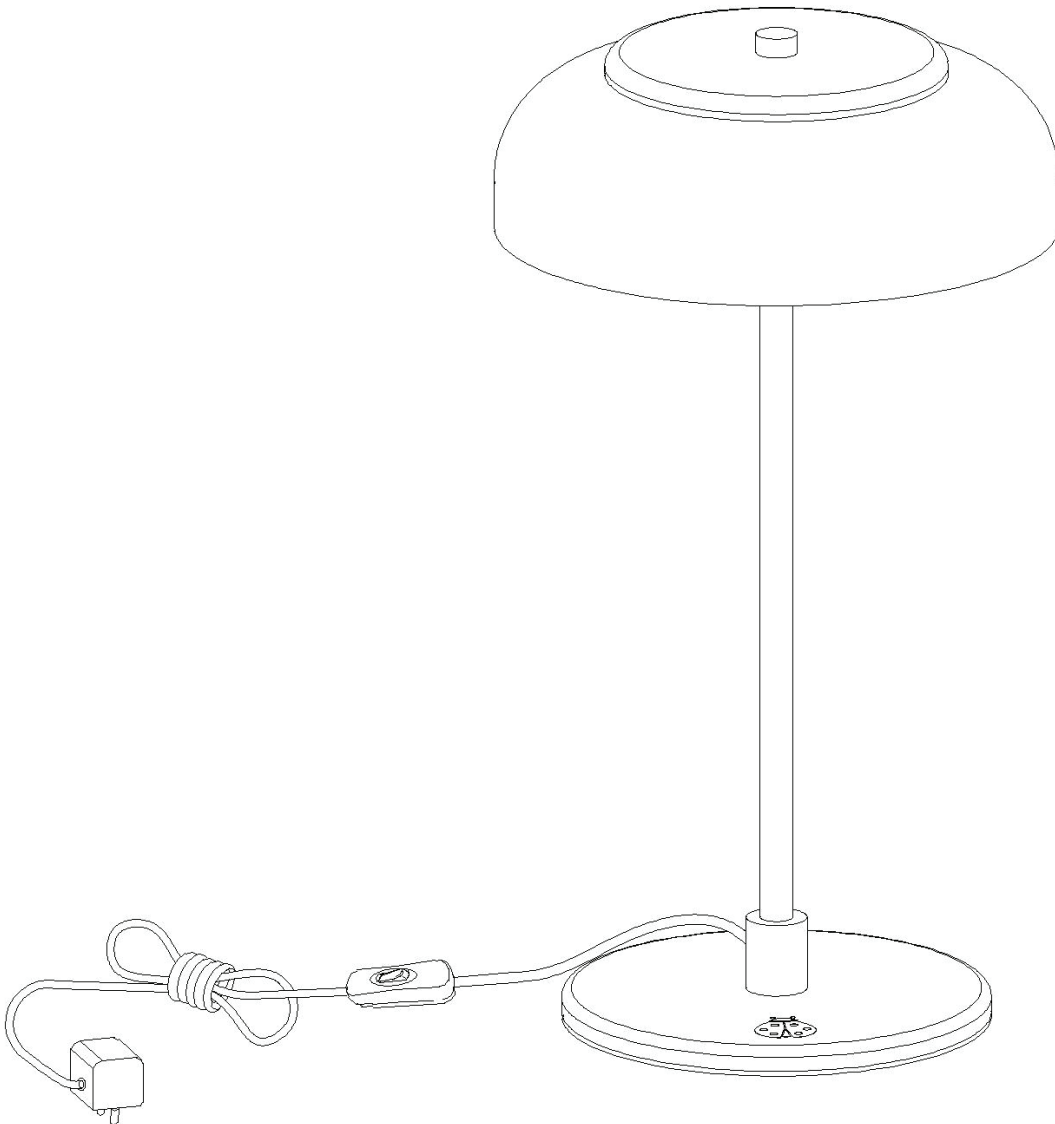

solana[®]

Clara
SKU 17131

Installation Manual

Voltage: AC220V

Frequency: 50/60Hz

Light Source: CREE LED

Material: Metal + Glass