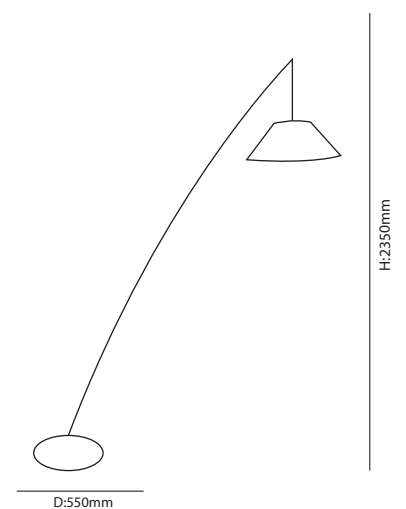

solana[®]

Pesca - Floor Lamp

PESCA

Technical Specification Sheet | FLOOR LAMP

solana®

General Information

Brand	solana
Collection	Floor Lamp
SKU	17040

Facts

Material	Metal + Fabric
Finish	Black

Light Source	E27
Wattage	60W
Kelvin	-
Lumen	-
Warranty	5 Years

Dimension

Standards