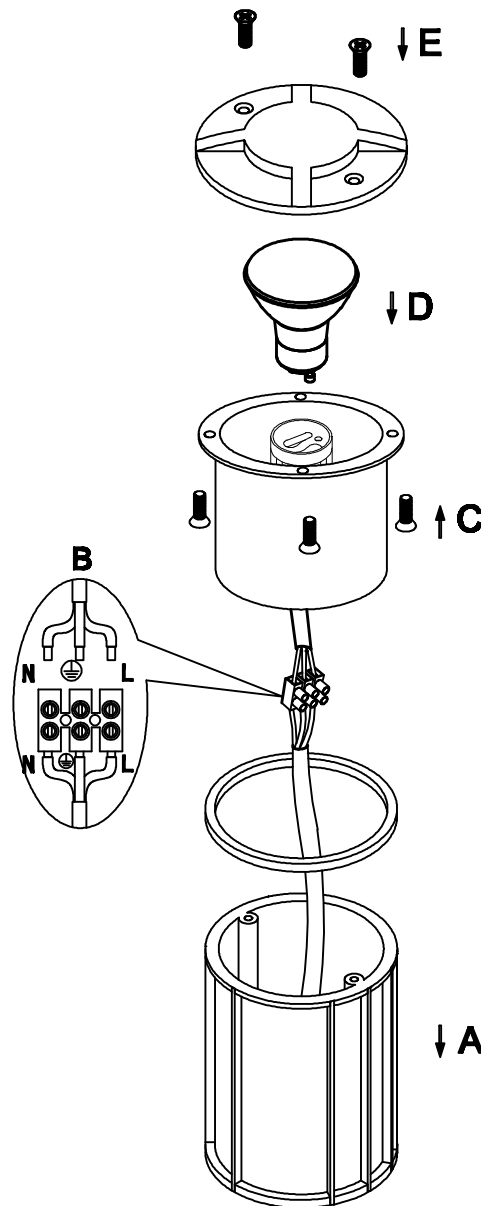

220-240~50/60Hz CLASSI ⚡
Lamp Base: GU10 35W(Max.)
Material: Aluminium
CE   IP65

INSTALLATION GUIDE

1. Before Installation, make sure the power is switched off.
2. Please follow diagram for the installation.

CAUTION

While the lamp is working, the surface of it is hot!
Please do not touch the fixture within an hour after the power supply has been switched off.

Tera
SKU 16753