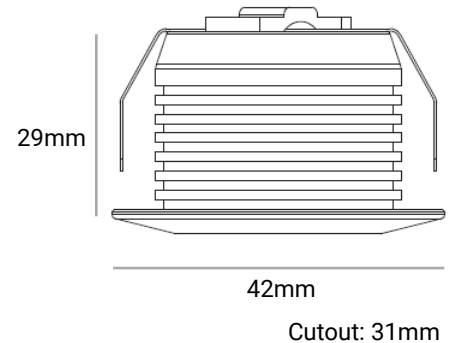

### TECHNICAL DATA

<b>Product Data</b>	Recessed Spotlight
<b>Lamp Type</b>	Cree LED
<b>Wattage</b>	1W
<b>Color Temperature</b>	3000K
<b>Rated Luminaire Luminous Flux</b>	75lm
<b>Rated Luminaire Efficiency</b>	75lm/W
<b>IP Rating</b>	44
<b>Beam Angle</b>	25°
<b>Voltage</b>	AC220-240V
<b>Frequency Range</b>	50-60 Hz
<b>CRI</b>	Ra>80
<b>Power Factor</b>	>0.95
<b>Operating Temperature</b>	-20°C ~ +40°C
<b>Material</b>	Stainless Steel
<b>Finish</b>	Gold
<b>Life Span</b>	30,000 Hours
<b>Warranty</b>	3 Years
<b>Applications</b>	Residential, Commercial, Hospitality etc.