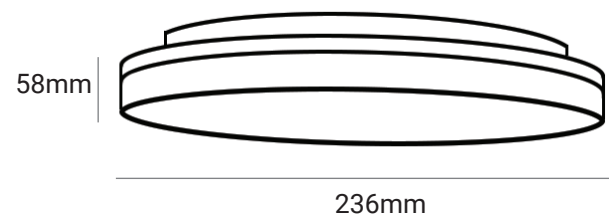

Ostra Ceiling light

Features

- Ostra adopts high lumen SMD2835 LED, high light transmission polycarbonate diffuser with even light output
- It is competitive in quality and price with energy saving more than 75%-90%
- High efficiency and low energy consumption.

Surface

Colour Rendering Index
≥80

IP Rating
IP54

5 years
warranty Standard Warranty

TECHNICAL DATA SHEET - OSTRÁ - 16763 - CEILING LIGHT

TECHNICAL DATA

Product Data	Ceiling light
Lamp Type	PHILIPS SMD 2835 LED
Driver	LIFUD DRIVER
Wattage	12W
Color Temperature	6000K
Rated Luminaire Luminous Flux	960lm
Rated Luminaire Efficiency	80lm/W
IP Rating	54
Beam Angle	120°
Voltage	230V AC
Frequency Range	50-60 Hz
CRI	Ra>80
Power Factor	>0.5
Energy Efficiency Class	A+
Operating Temperature	-20°C ~ +40°C
Material	Polycarbonate Body
Finish	White
Life Span	50,000 Hours
Warranty	5 Years
Applications	Residential, Commercial, Hospitality etc.