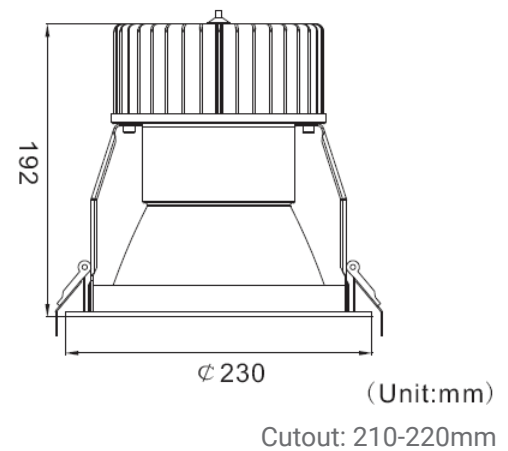

TECHNICAL DATA

Product Data	Recessed Downlight
Lamp Type	CITIZEN LED
Driver	Meanwell Driver
Wattage	70W
Color Temperature	5700K
Rated Luminaire Luminous Flux	8,400lm
Rated Luminaire Efficiency	120lm/W
IP Rating	44
Beam Angle	55°
Voltage	AC220-240V
Frequency Range	50-60 Hz
CRI	Ra>80
Power Factor	>0.95
Safety Class	Class III
Operating Temperature	-20°C ~ +50°C
SDCM(Macadam step)	< 3
Material	Pure Aluminium Heat Sink +Shiny Reflector
Finish	White
Life Span	60,000 Hours
Warranty	6 Years
Applications	Residential, Commercial, Hospitality etc.

Beam Angle=55°