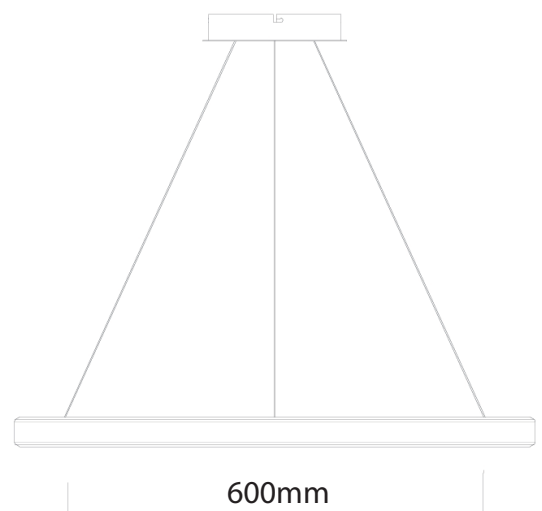

solana[®]

GIOTTO - PENDANT LIGHT

General Information

Brand	solana
Collection	Giotto
SKU	16567

Facts

Material	Aluminium + Acrylic
Finish	White

Size(mm)	D: 600mm
----------	----------

Light Source	SAMSUNG LED
Wattage	30W
Kelvin	3000K
Lumen	2,850lm
Warranty	6 Years

Dimension

Standards