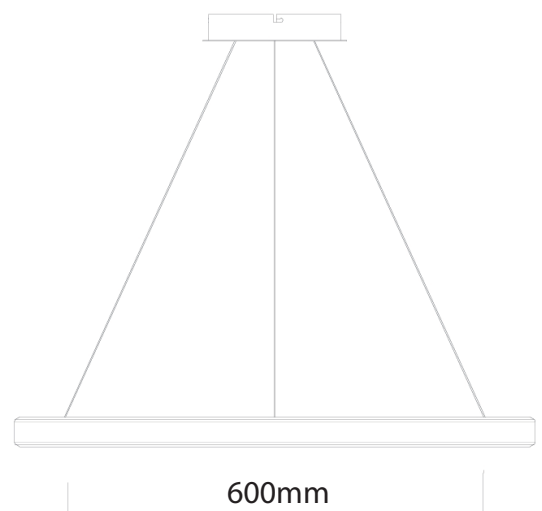

## Facts

Material Aluminium + Acrylic  
Finish White

Size(mm) D: 600mm

Light Source SAMSUNG LED  
Wattage 30W  
Kelvin 4000K  
Lumen 2,940lm  
Warranty 6 Years

## Dimension