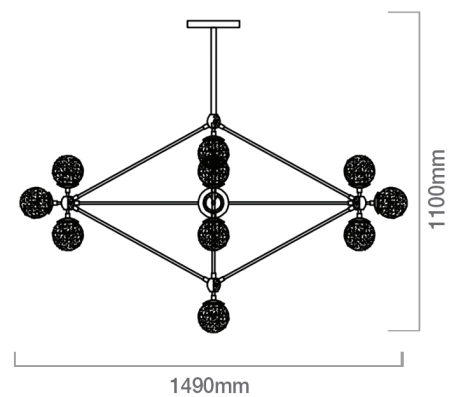

solana[®]

COSMOS - MODERN CHANDELIER

Cosmos

Technical Specification Sheet | MODERN CHANDELIER

solana®

General Information

Brand solana
Collection Cosmos
SKU 15494

Facts

Material Steel + Glass
Finish Black
Size(mm) D: 1490 x H: 1100mm

Light Source E27 x 14
Wattage -
Kelvin -
Lumen -
Warranty 5 Years

Dimension

Standards