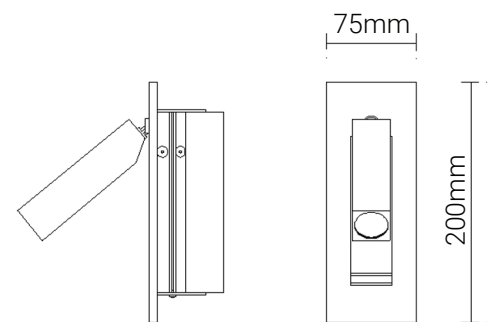

solana®

Dida - WALL LIGHTS

General Information

Brand	solana
Collection	Dida
SKU	14880

Facts

Material	Stainless Steel body
Finish	Chrome Polished
Size(mm)	D: 75mm x H: 200mm

Light Source	LED
Wattage	3W
Kelvin	3000K
Warranty	5 Years

Dimension

5.7CMx16CM Hole On The Wall

Standards