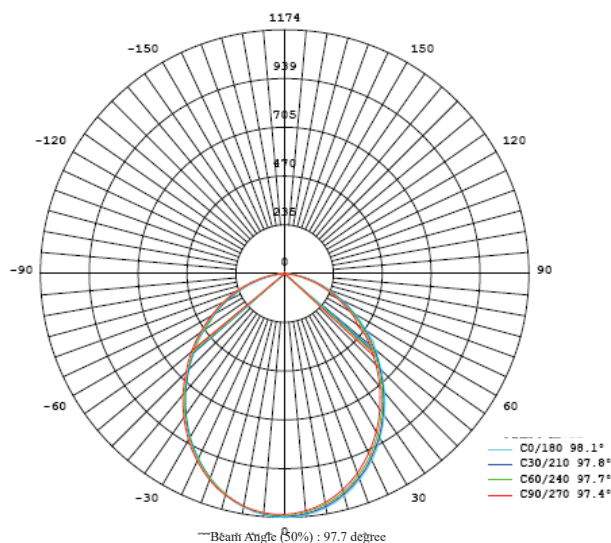

 **Recessed**

 **IP Rating**
IP44

Colour Rendering Index
≥80

6 years
warranty **Standard Warranty**

TECHNICAL DATA SHEET - DELGADO - 14785 - RECESSED DOWNLIGHT

TECHNICAL DATA

Product Data	Recessed Downlight
Lamp Type	SAMSUNG LED
Wattage	30W
Color Temperature	6000K
Rated Luminaire Luminous Flux	2,550m
Rated Luminaire Efficiency	85lm/W
IP Rating	44
Beam Angle	90°
Voltage	AC220-240V
Frequency Range	50-60 Hz
CRI	Ra>80
Power Factor	>0.95
SDCM(Macadam step)	< 6
Max Current (mA)	805mA
Output Current	700mA
THD (%)	≤ 15%
Safety Class	Class II
Operating Temperature	-20°C ~ +40°C
Storage Temperature	25°C
Material	Aluminum with Powder coated surface
Finish	White + Iron Grey
Life Span	60,000 Hours
Warranty	6 Years
Applications	Residential, Commercial, Hospitality etc.

Cutout: 190mm

TECHNICAL OPTIONS

Wattage	11W/15W/23W
Color Temperature	3000K-6000K
Control	TRIAC/0-10V/DALI