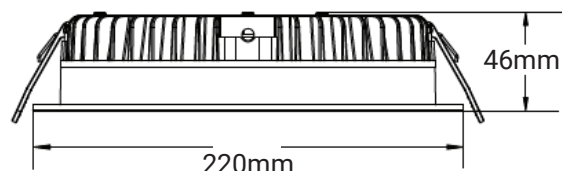

 **Recessed**

 **IP Rating**
IP44

Colour Rendering Index
≥80

6 years
warranty **Standard Warranty**

TECHNICAL DATA SHEET - DELGADO - 14785 - RECESSED DOWNLIGHT

TECHNICAL DATA

Product Data	Recessed Downlight
Lamp Type	SAMSUNG LED
Wattage	30W
Color Temperature	6000K
Rated Luminaire Luminous Flux	2,550m
Rated Luminaire Efficiency	85lm/W
IP Rating	44
Beam Angle	90°
Voltage	AC220-240V
Frequency Range	50-60 Hz
CRI	Ra>80
Power Factor	>0.95
SDCM(Macadam step)	< 6
Max Current (mA)	805mA
Output Current	700mA
THD (%)	≤ 15%
Safety Class	Class II
Operating Temperature	-20°C ~ +40°C
Storage Temperature	25°C
Material	Aluminum with Powder coated surface
Finish	White + Iron Grey
Life Span	60,000 Hours
Warranty	6 Years
Applications	Residential, Commercial, Hospitality etc.

Cutout: 190mm

TECHNICAL OPTIONS

Wattage	11W/15W/23W
Color Temperature	3000K-6000K
Control	TRIAC/0-10V/DALI