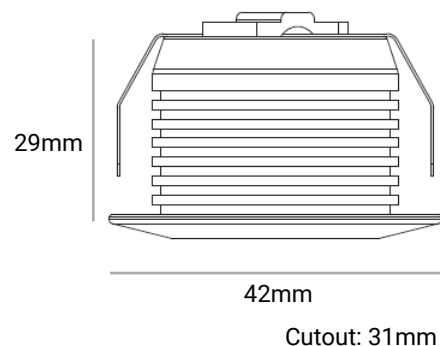

### TECHNICAL DATA

<b>Product Data</b>	Recessed Spotlight
<b>Lamp Type</b>	Cree LED
<b>Wattage</b>	1W
<b>Color Temperature</b>	3000K
<b>Rated Luminaire Luminous Flux</b>	75lm
<b>Rated Luminaire Efficiency</b>	75lm/W
<b>IP Rating</b>	44
<b>Beam Angle</b>	25°
<b>Voltage</b>	AC220-240V
<b>Frequency Range</b>	50-60 Hz
<b>CRI</b>	Ra>80
<b>Power Factor</b>	>0.95
<b>Operating Temperature</b>	-20°C ~ +40°C
<b>Material</b>	Stainless Steel
<b>Finish</b>	Silver
<b>Life Span</b>	30,000 Hours
<b>Warranty</b>	3 Years
<b>Applications</b>	Residential, Commercial, Hospitality etc.