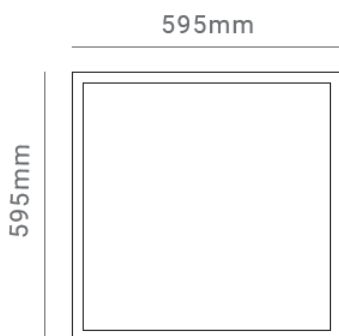

Erlich - SKU 14291 Panel Light

TECHNICAL DATA

Product Data	Panel Light
Lamp Type	EPISTAR LED
Wattage	40W
Color Temperature	6000K
Rated Luminaire Luminous Flux	3600lm
Rated Luminaire Efficiency	110lm
IP Rating	44
Beam Angle	120°
Voltage	AC220-240V
Frequency Range	50-60 Hz
CRI	Ra>80
Power Factor	>0.9
Operating Temperature	-20°C ~ +40°C
Material	Aluminium Body
Finish	White
Life Span	30,000 Hours
Warranty	3 Years
Applications	Residential, Commercial, Hospitality etc.

TECHNICAL OPTIONS

Color Temperature	3000K-6000K
Control	Switchable, TRIAC, 1-10V, Dali, 0-10V

Features

- The main body is made of high density die-cast aluminum for excellent heat dissipation effect.
- Ultra-thin aluminum alloy with a good dissipation
- Support for parallel synchronization of multiple products
- Built-in active power factor correction circuit,