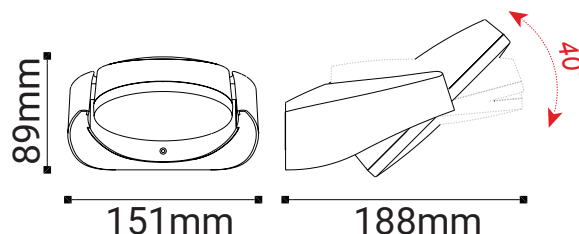

Kripper Wall Light

Features

- A Stylish, beautiful, sleek appearance
- Extremely economic and effective light
- Housing: Aluminium Body + Temper Glass
- Quick and easy to install

Wall

IK Rating
IK06

IP Rating
IP65

Standard Warranty

TECHNICAL DATA SHEET - KRIPPER - 13802 - WALL LIGHT

TECHNICAL DATA

| | |
|-------------------------------|---|
| Product Data | Wall light |
| Lamp Type | BRIDGELUX LED |
| Wattage | 6W |
| Color Temperature | 3000K |
| Rated Luminaire Luminous Flux | 540lm |
| Rated Luminaire Efficiency | 90lm/W |
| IP Rating | 65 |
| Beam Angle | 118° |
| Voltage | AC220-240V |
| Frequency Range | 50/60Hz |
| CRI | Ra>80 |
| Power Factor | >0.9 |
| Operating Temperature | -20°C ~ +50°C |
| IK Rating | 06 |
| Safety Class | Class I |
| Material | Die cast aluminum body+Temper glass |
| Finish | Black |
| Lifespan | 50,000 Hours |
| Warranty | 5 Years |
| Applications | Outdoors, Residential, Commercial, Hospitality etc. |

TECHNICAL OPTIONS

| | |
|-------------------|--------------------------------|
| Color Temperature | 4000K / 6000K |
| Finish | Dark Grey / White / Rust |
| Control | Switchable, TRIAC, 1-10V, Dali |