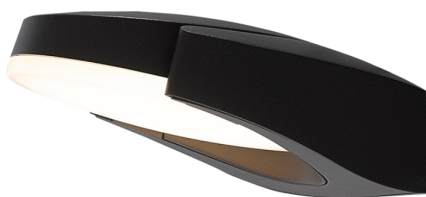

Kripper Wall Light

Features

- A Stylish, beautiful, sleek appearance
- Extremely economic and effective light
- Housing: Aluminium Body + Temper Glass
- Quick and easy to install

Wall

IK Rating
IK06

IP Rating
IP65

Standard Warranty

TECHNICAL DATA SHEET - KRIPPER - 13802 - WALL LIGHT

TECHNICAL DATA

| | |
|-------------------------------|---|
| Product Data | Wall light |
| Lamp Type | BRIDGELUX LED |
| Wattage | 6W |
| Color Temperature | 3000K |
| Rated Luminaire Luminous Flux | 540lm |
| Rated Luminaire Efficiency | 90lm/W |
| IP Rating | 65 |
| Beam Angle | 118° |
| Voltage | AC220-240V |
| Frequency Range | 50/60Hz |
| CRI | Ra>80 |
| Power Factor | >0.9 |
| Operating Temperature | -20°C ~ +50°C |
| IK Rating | 06 |
| Safety Class | Class I |
| Material | Die cast aluminum body+Temper glass |
| Finish | Black |
| Lifespan | 50,000 Hours |
| Warranty | 5 Years |
| Applications | Outdoors, Residential, Commercial, Hospitality etc. |

TECHNICAL OPTIONS

| | |
|-------------------|--------------------------------|
| Color Temperature | 4000K / 6000K |
| Finish | Dark Grey / White / Rust |
| Control | Switchable, TRIAC, 1-10V, Dali |