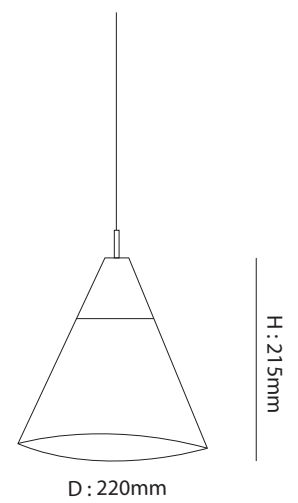

solana[®]

Cono YL - PENDANT LIGHT

CONO YL

Technical Specification Sheet | PENDANT LIGHT

solana®

General Information

Brand solana
Collection Cono YL
SKU 13790

Facts

Material Hand-polished Aluminum body in yellow+ Wood
Finish Yellow
Size(mm) D:220 x H:215mm

Light Source E27 x 1
Wattage -
Kelvin -
Lumen -
Warranty 5 Years

Dimension

Standards