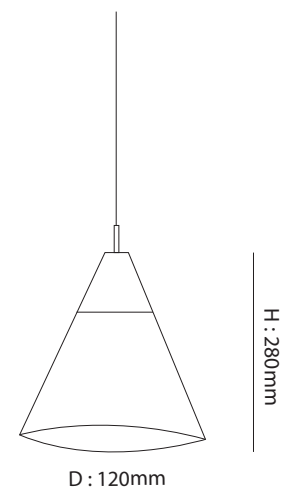

solana®

Curva - PENDANT LIGHT

CURVA

Technical Specification Sheet | PENDANT LIGHT

solana®

General Information

Brand	solana
Collection	Curva
SKU	13788

Facts

Material	Hand-polished Aluminum body in white+ Wood
Finish	white

Size(mm) D:120 x H:280mm

Light Source	E27 x 1
Wattage	-
Kelvin	-
Lumen	-
Warranty	5 Years

Dimension

Standards